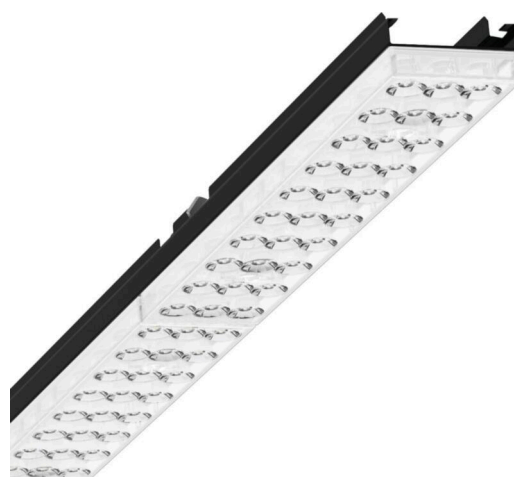

Device mount - Individual.Lens.Optic - direct narrow/wide distribution - visually continuous

Device mount made of a galvanised, profiled steel sheet; surface coated with polyester resin. Tool-free attachment with design-integrated pressure caps guarantee protection against theft and dismantling. Housing colour black RAL 9005; Direct narrow/wide-beam light distribution using the Individual.Lens.Optic made of PMMA plastic. The single lens optics ensure absolute ease of assembly and are simple to maintain thanks to the easily cleaned surface. The inner rhythm of the 3-row single lens arrangement and the overriding device mount are perfectly in tune to guarantee a homogeneous appearance in the object. Electrical connection by means of a fixed, 3-pin, quick-fit plug connector and a free choice of phases. Integrated guide for fast contacting. They are exchangeable, permit modernisation and reliably prolong the service life of the overall system.

MECHANICS

Housing colour	black RAL 9005
Dimensions (LxWxH/DxH)	1531mm x 55mm x 37mm
Weight (net)	1.9kg
Type of installation	Mounting rail system installation, Light structure

Dimensions

L	1531 mm	Length
B	55 mm	Width
H	37 mm	Height

DEEP-LINK

<https://www.regiolux.de/en/article/19430004104>

Reference	LED 8000lm 830
ηLB	100 %
Φ ↓/↑	98 % / 2 %
UGR lat./long.	18.7 / 18.8